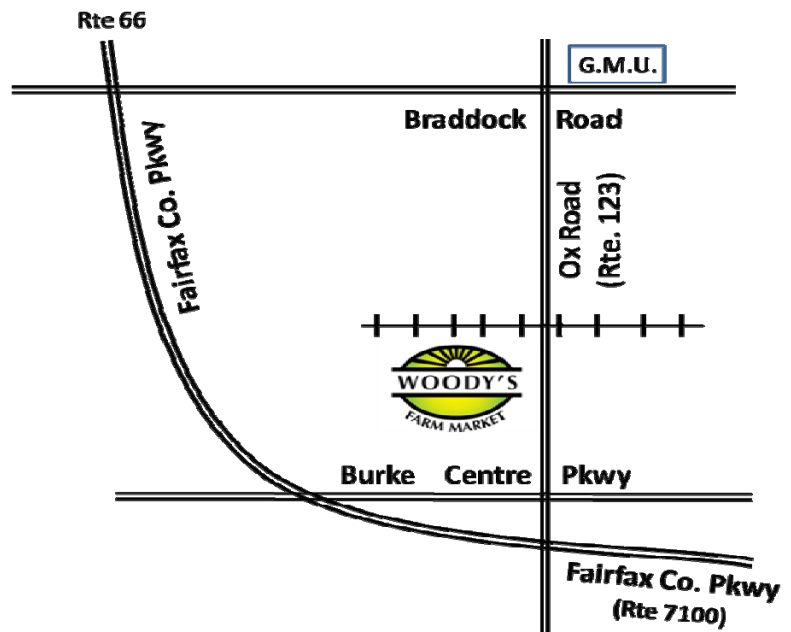

Christ-mas Trees!

Come join us at **Woody's Farm Market** for fresh Christmas Trees!

For every tree that is sold, a generous
\$3-10 donation (varies by tree size)

will be made to the

**Robinson Band and Orchestra Parent Organization
(RBOPO)**

www.RobinsonBand.org

(formerly Bill's Market)

5640 Ox Road
Fairfax Station, Va 22039
(571) 432-0588

HOURS OF OPERATION

Saturday, November 29th through December 21st

Monday-Friday: 4pm-9pm

Saturday & Sunday: 9am-9pm